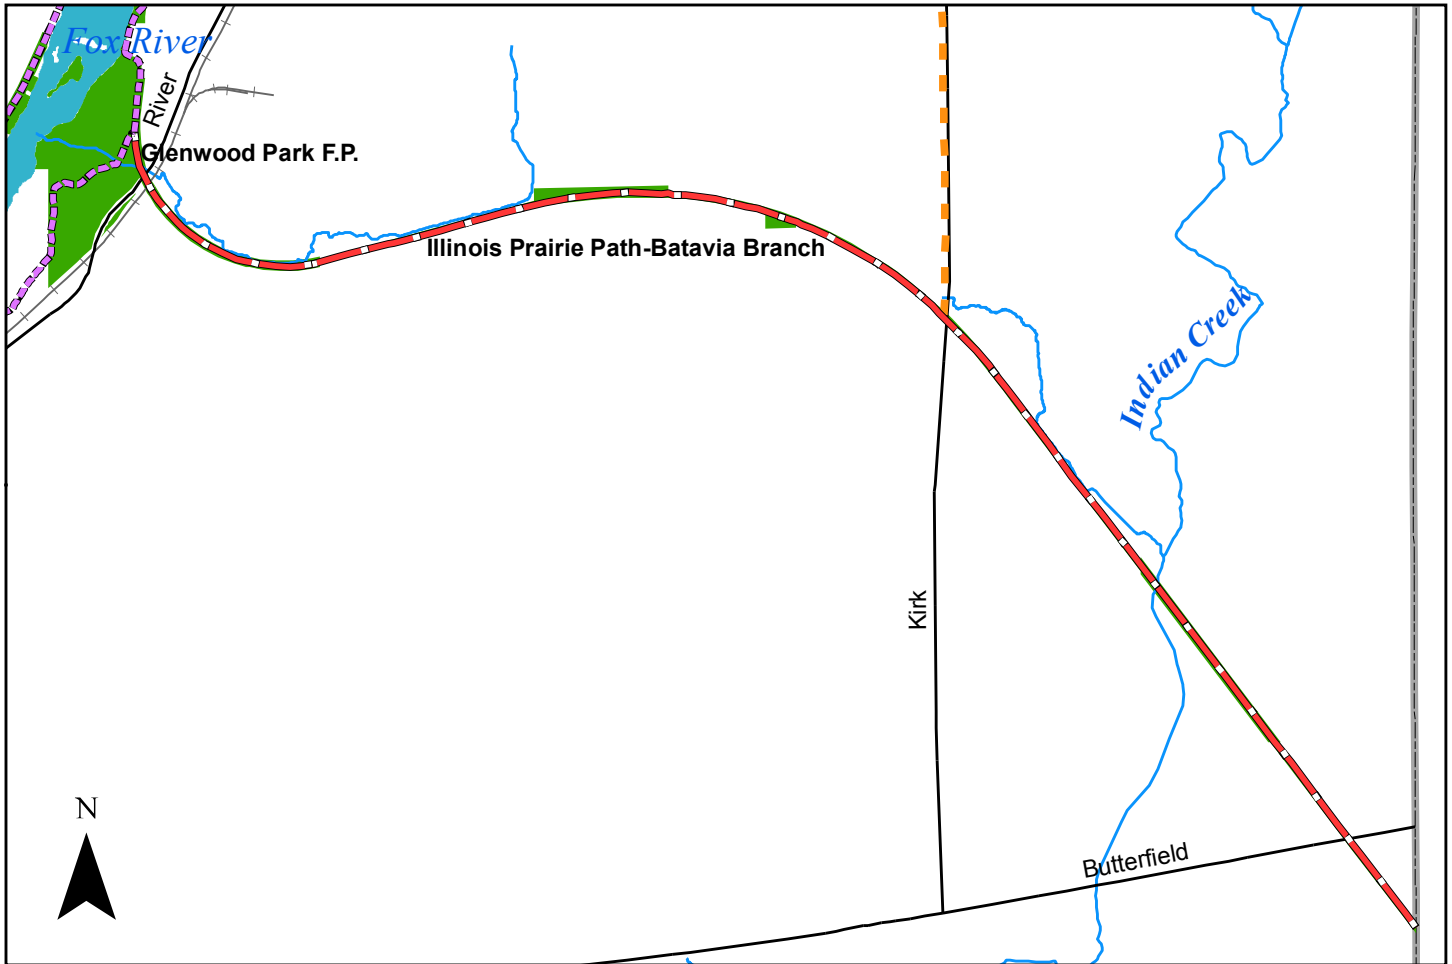

Illinois Prairie Path - Batavia Spur

Illinois Prairie Path - Batavia Spur
 Total trail miles = 3.1 (in Kane County)
 Acreage = 29

Information: (630) 232-5980
www.kaneforest.com
 Hours: Daily, Sunrise-Sunset

Legend	
	Major Road
	Railroad
	Creek
	Fox River
	Forest Preserve
	Kane County

Trail Information	
	Fox River Regional Bike Trail, asphalt
	Illinois Prairie Path-Batavia Spur 3.1 miles, screenings
	Kirk-Fabyan Regional Trail, asphalt