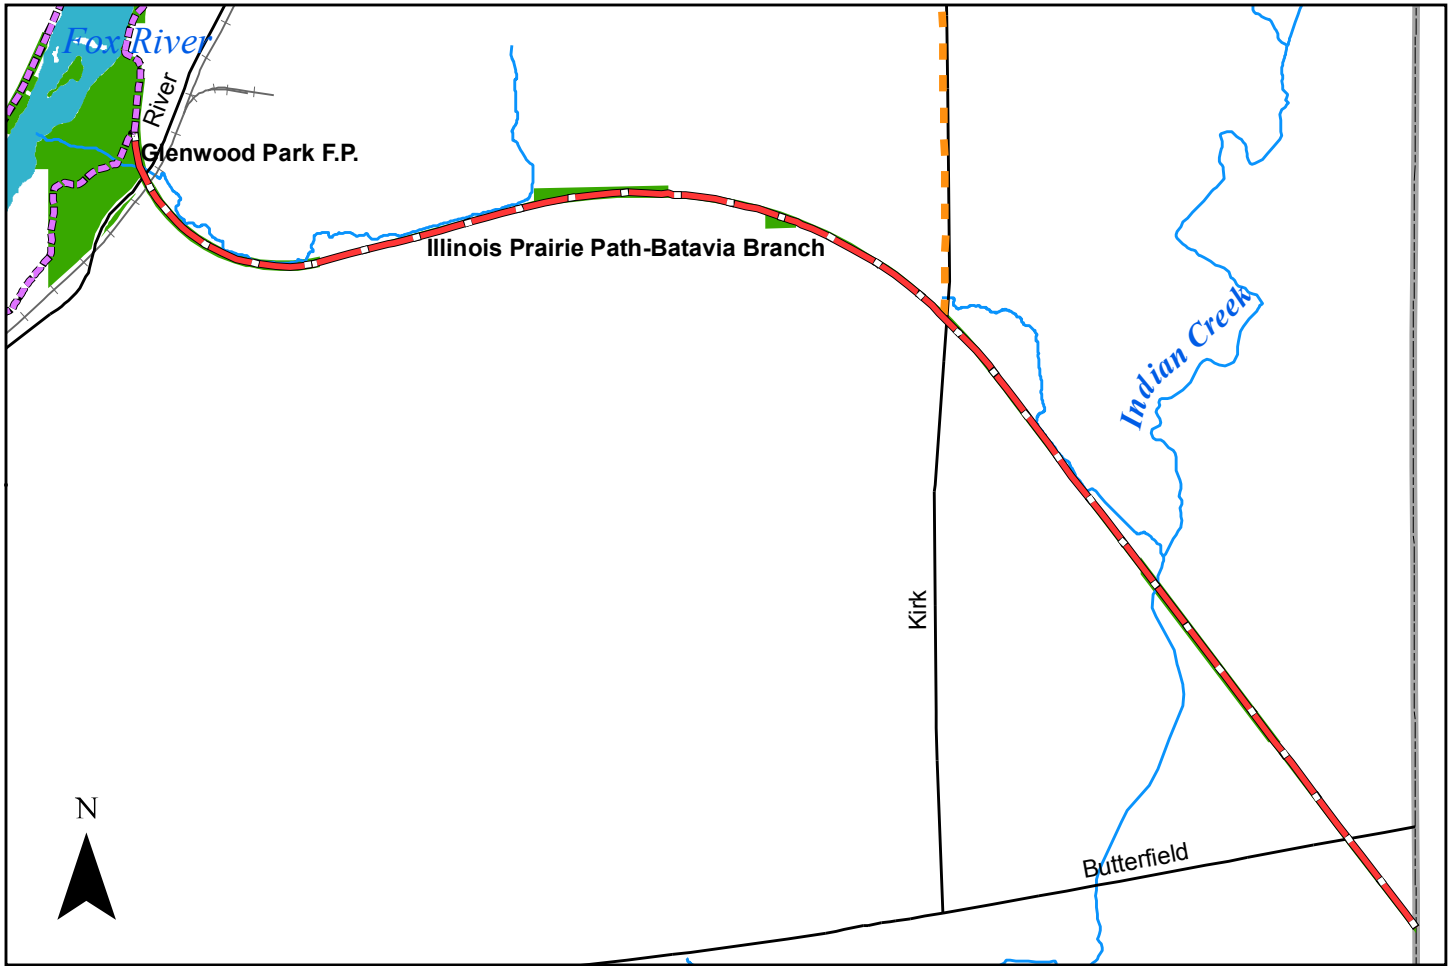

# Illinois Prairie Path - Batavia Spur

Illinois Prairie Path - Batavia Spur  
Total trail miles = 3.1 (in Kane County)  
Acreage = 29

Information: (630) 232-5980  
[www.kaneforest.com](http://www.kaneforest.com)  
Hours: Daily, Sunrise-Sunset

**Legend**

- Major Road
- +— Railroad
- Creek
- Fox River
- Forest Preserve
- Kane County

**Trail Information**

- Fox River Regional Bike Trail, asphalt
- Illinois Prairie Path-Batavia Spur 3.1 miles, screenings
- Kirk-Fabyan Regional Trail, asphalt