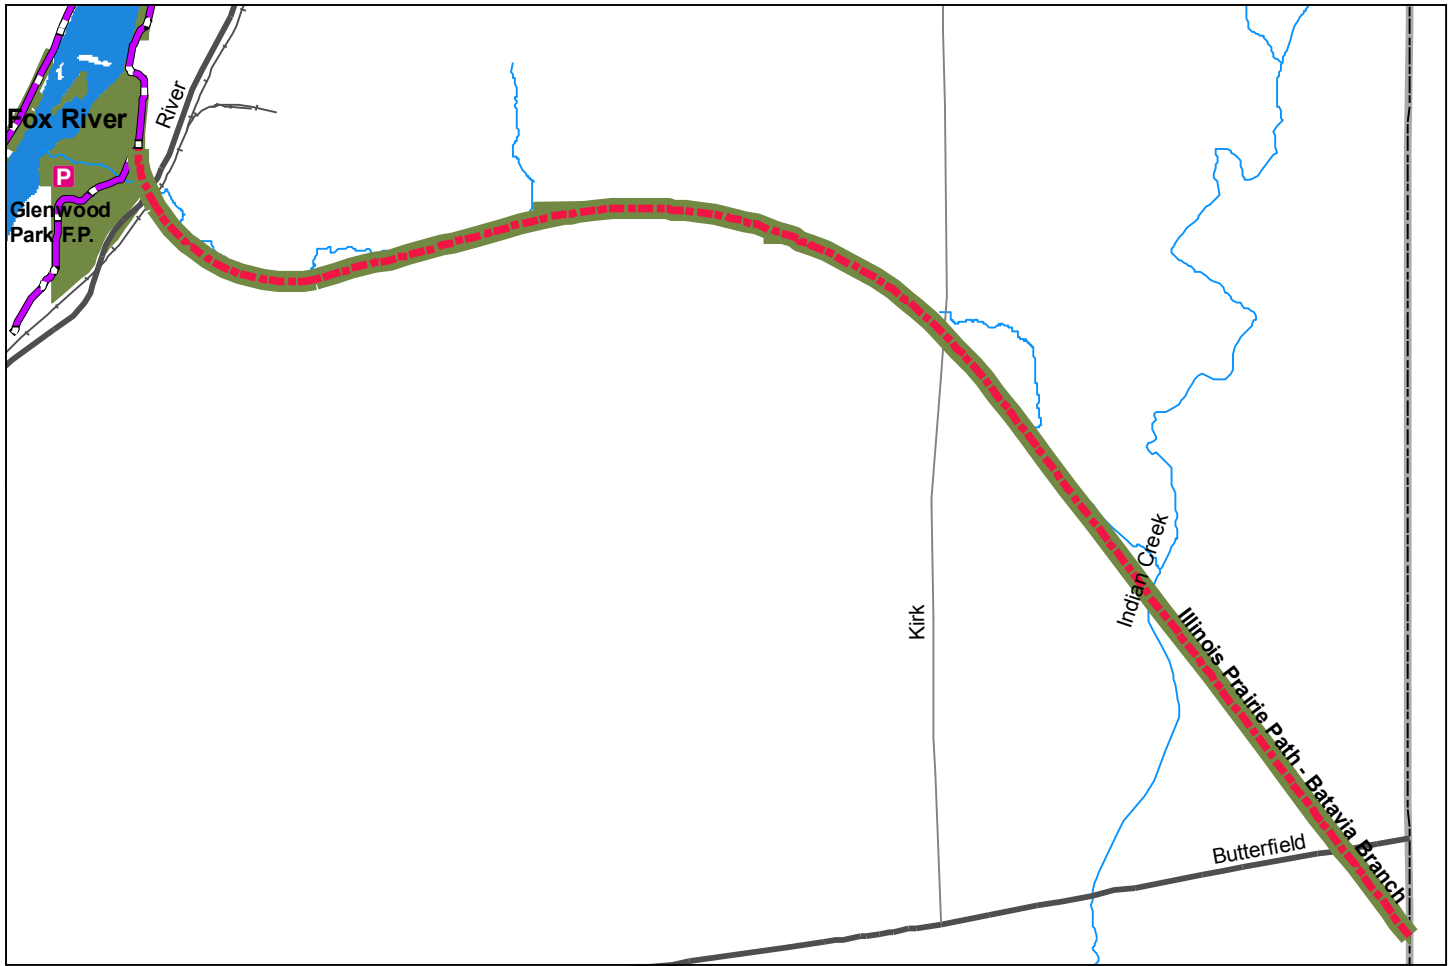

# Illinois Prairie Path - Batavia Branch

## TRAIL SYSTEM MAP

**3.2 miles / 29.2 acres**

### Legend

-  Illinois Prairie Path - Batavia Branch
-  Fox River Trail
-  County Roads
-  State Roads
-  Railroads
-  Creeks
-  Parking
-  Forest Preserves