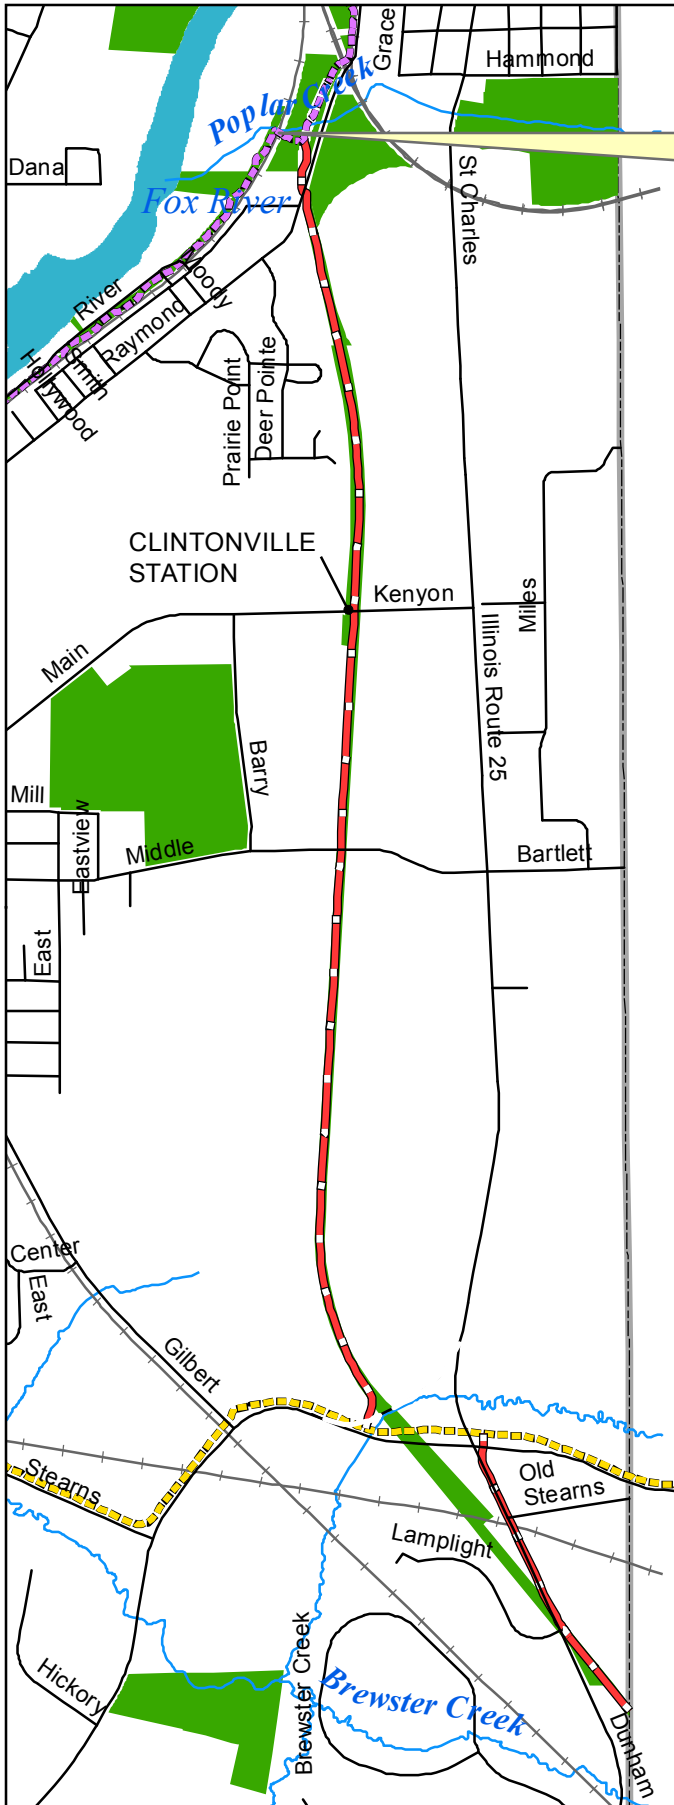

Illinois Prairie Path - Elgin Branch

FOX RIVER TRAIL BRIDGE AT RAYMOND STREET F.P. CLOSED UNTIL FURTHER NOTICE

Legend

- Road
- Railroad
- Creek
- Kane County
- Fox River
- Forest Preserve

Trail Information

- Fox River Regional Bike Trail, asphalt
- Illinois Prairie Path-Elgin Branch 3.2 miles, asphalt
- Stearns Road Trail, asphalt

Illinois Prairie Path - Elgin Branch
Total trail miles = 3.2 (in Kane County)
Acreage = 45

Information: (630) 232-5980
www.kaneforest.com
Hours: Daily, Sunrise-Sunset