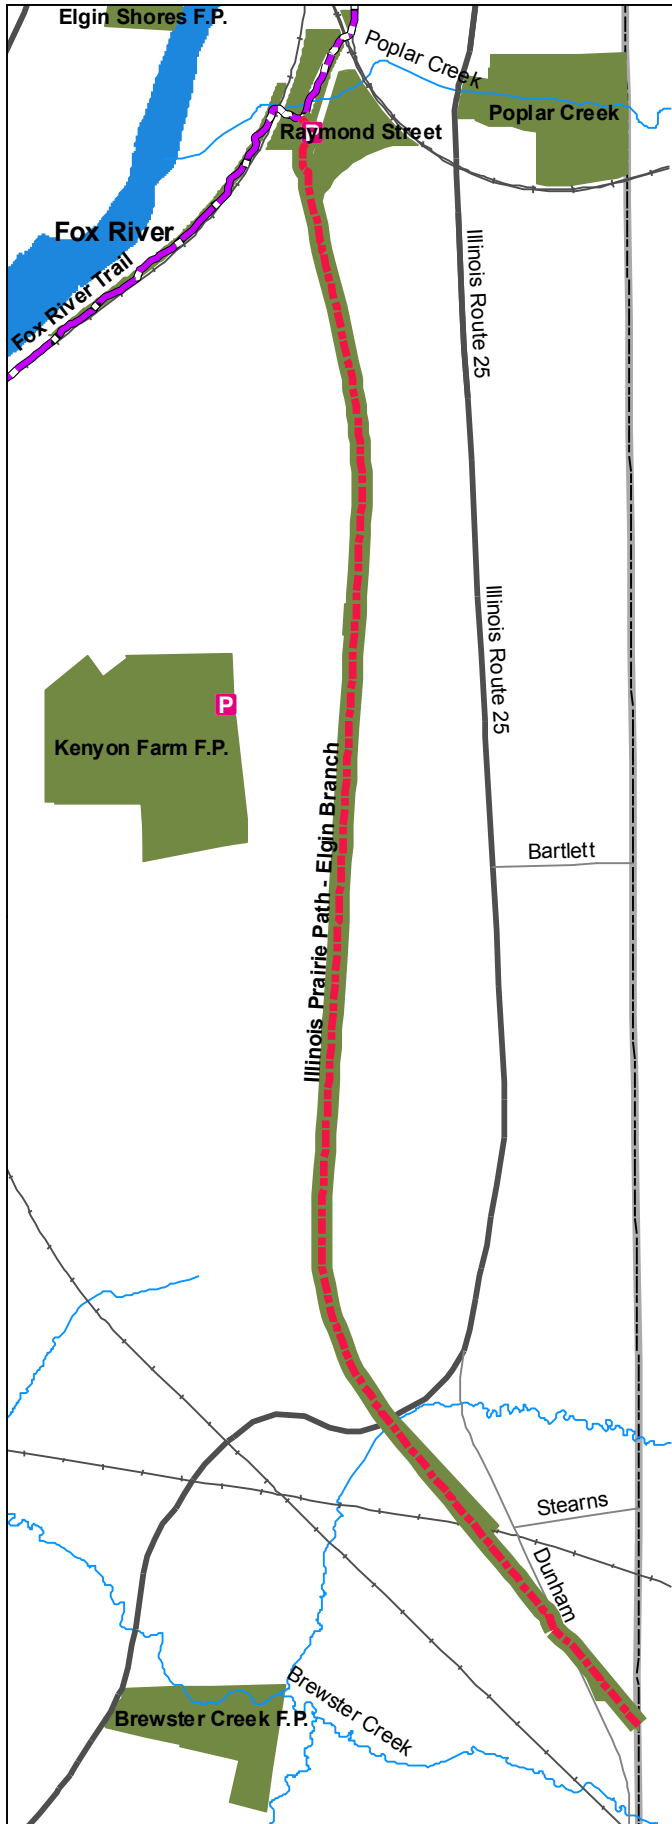

Illinois Prairie Path - Elgin Branch

TRAIL SYSTEM MAP

3.2 miles / 44.8 acres

Legend

- Illinois Prairie Path - Elgin Branch
- Fox River Trail
- County Roads
- State Roads
- Railroads
- Creeks
- Parking
- Forest Preserves