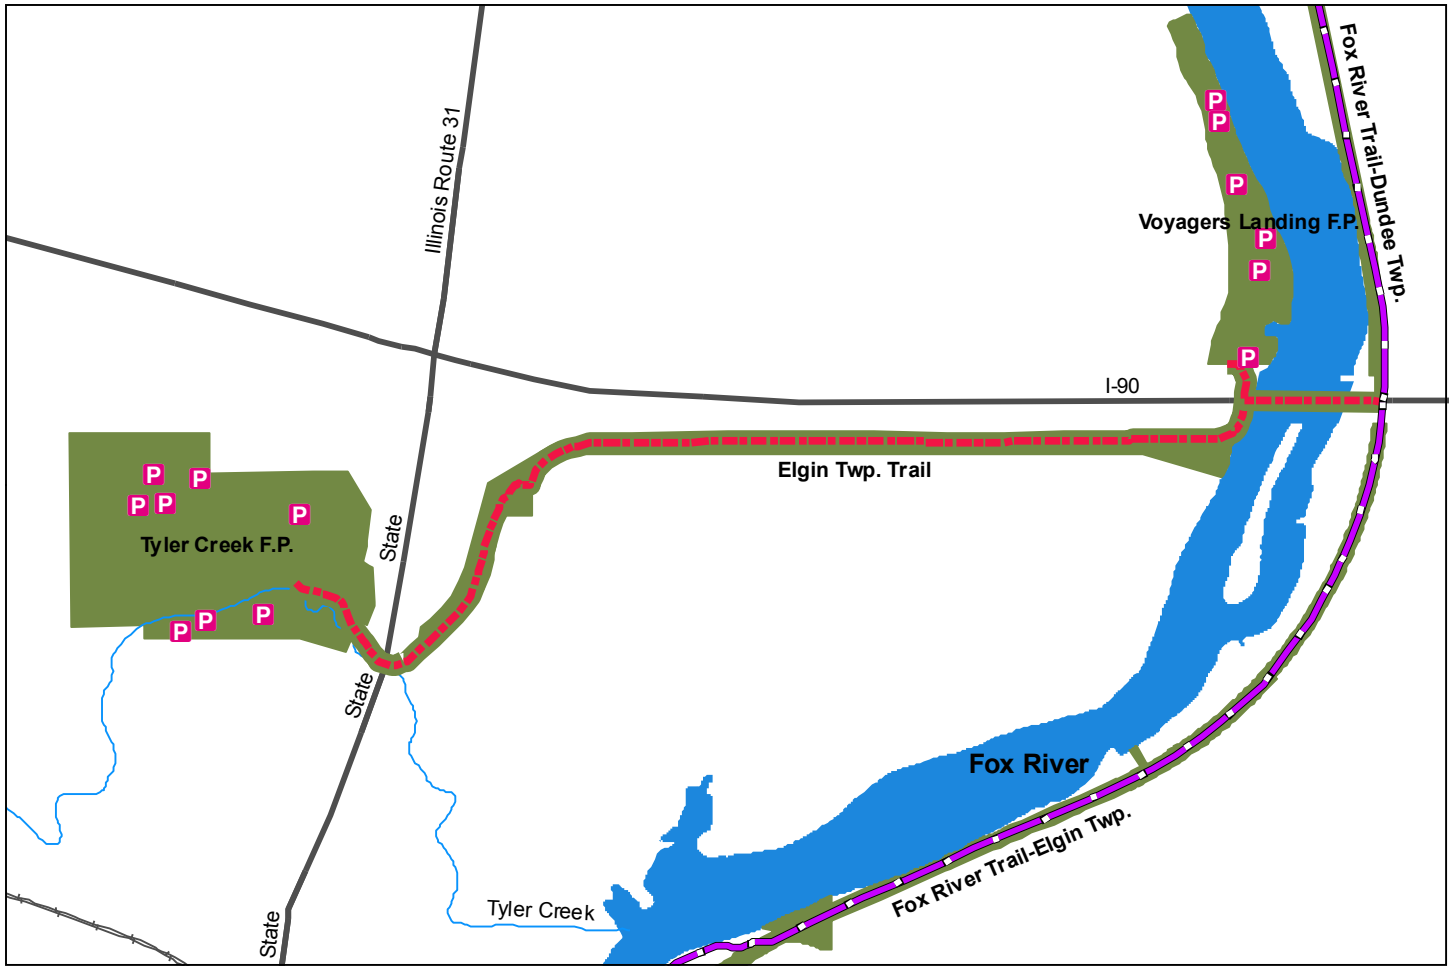

# Elgin Twp. Trail

## TRAIL SYSTEM MAP

1.6 miles / 14 acres

### Legend

-  Elgin Twp. Trail
-  Fox River Trail
-  County Roads
-  State Roads
-  Railroads
-  Creeks
-  Parking
-  Forest Preserves