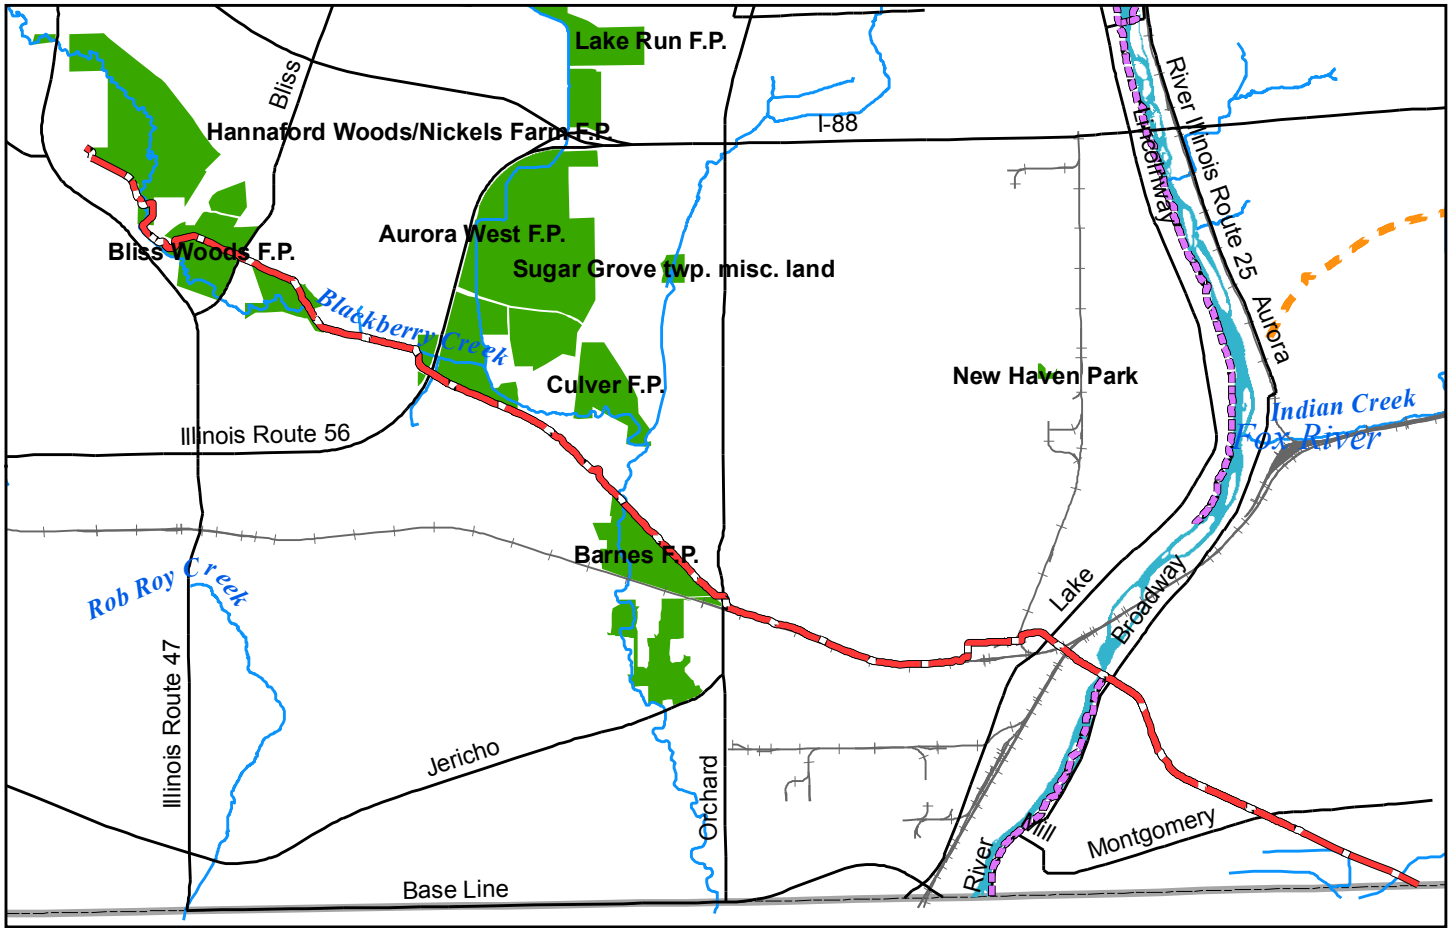

# Virgil Gilman Trail

Virgil Gilman Trail  
 Total trail miles = 11.2  
 (VGT on FP Property = 2.08 miles)

Information: (630) 232-5980  
[www.kaneforest.com](http://www.kaneforest.com)  
 Hours: Daily, Sunrise-Sunset