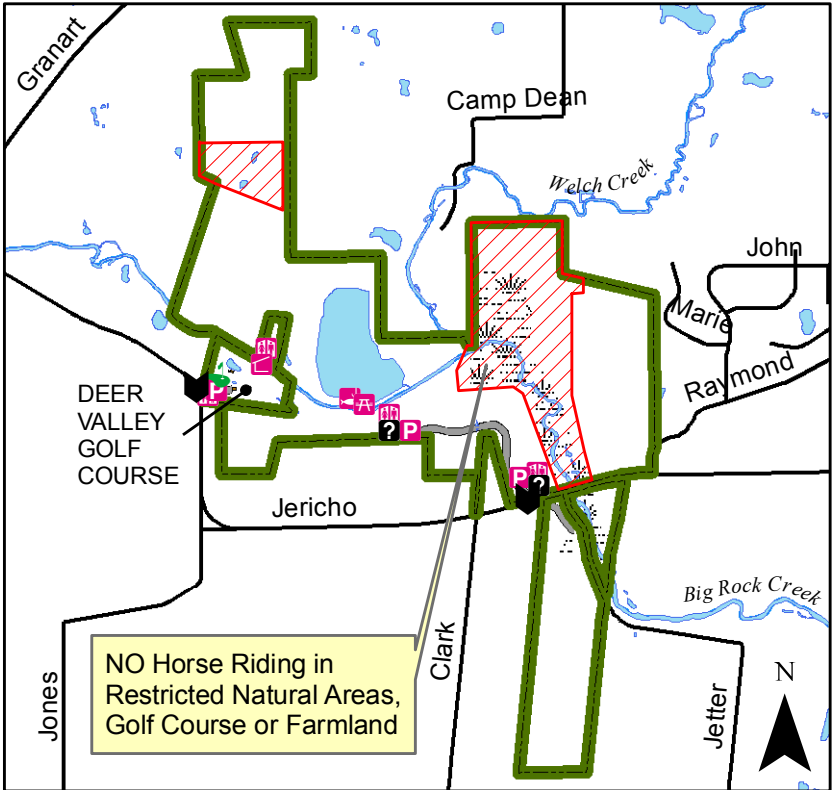

Big Rock Forest Preserve

591.9 acres
 2.5 miles mowed trails.
 Horse riders must stay on maintained trails.
 No trailer parking available at this preserve.

Legend

- Main Entrance
- Information
- Golf
- Parking
- Restroom
- Water
- Picnic Area
- Fishing
- Forest Preserve Boundary
- Open Water
- Wetland
- Restricted Natural Area