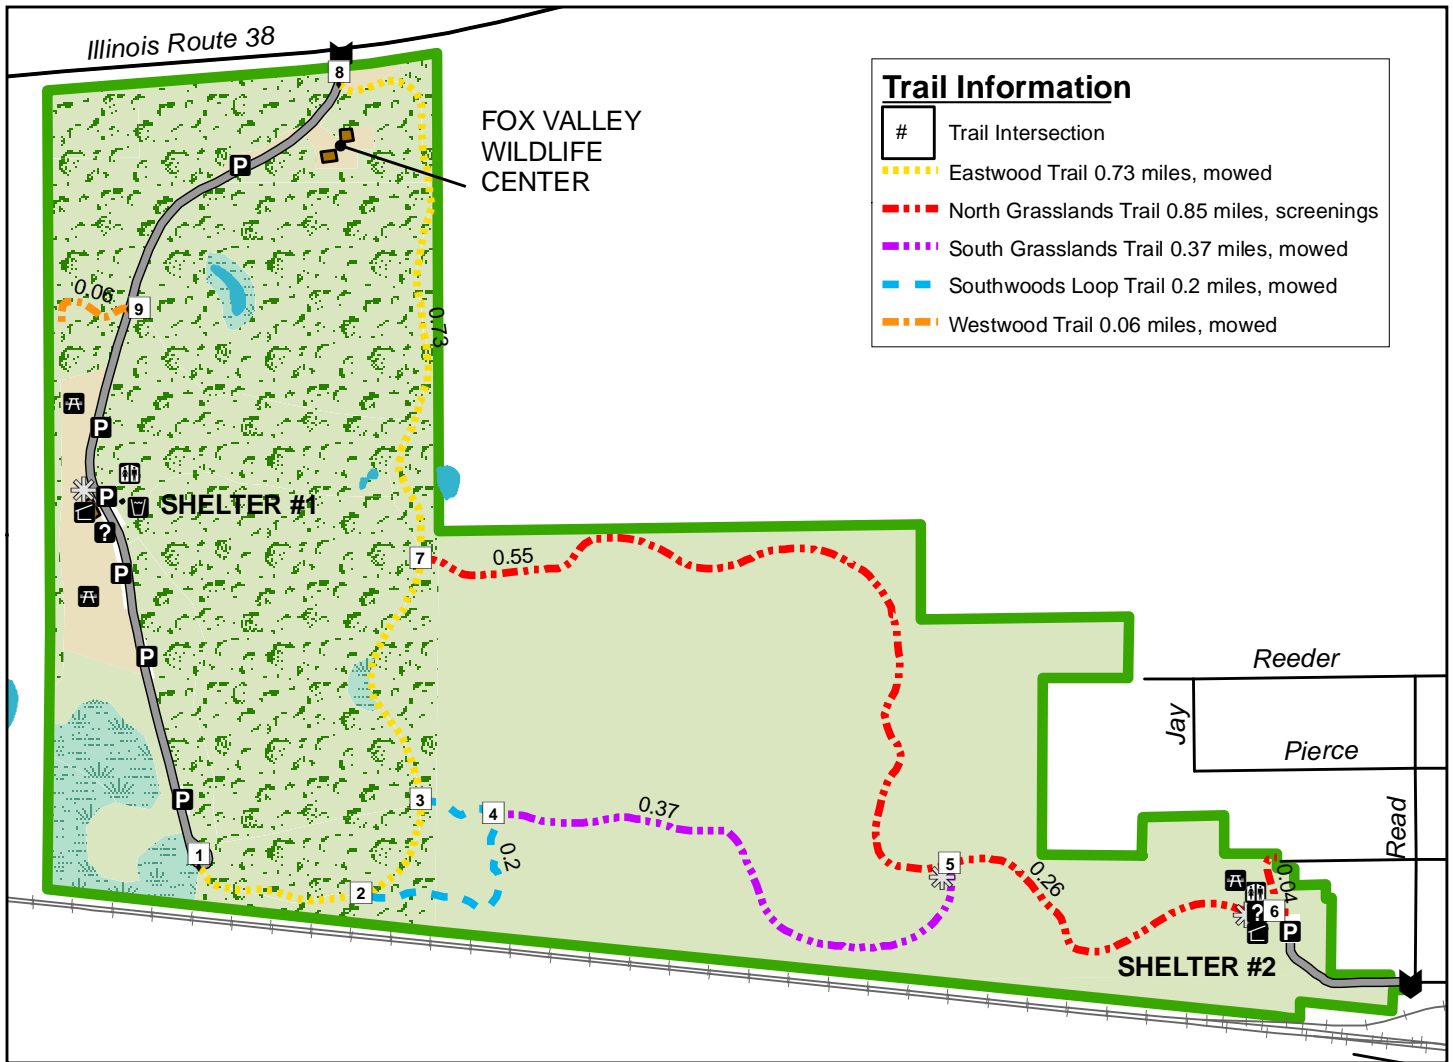

Elburn Forest Preserve

Main Entrance -
45W061 IL Route 38,
Maple Park, IL 60151
Approx. 0.9 miles west
of IL Route 47
East Entrance -
1N750 Reed Street,
Elburn, IL 60119

Acreage = 168
Total trail miles = 2.21

Information: (630) 232-5980
www.kaneforest.com
Hours: Daily, Sunrise-Sunset