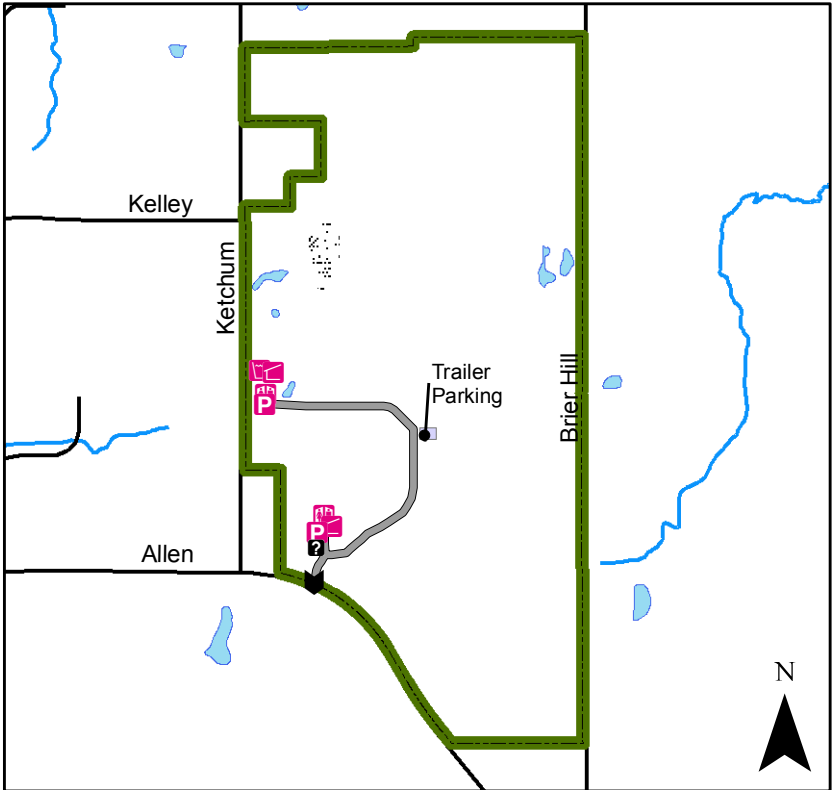

Hampshire Forest Preserve

267 acres
 4 miles mowed trails.
 Horse riders must stay
 on maintained trails.
 Trailer parking available
 at central parking.

Legend

- Main Entrance
- Information
- Parking
- Shelter
- Restroom
- Water
- Forest Preserve Boundary
- Wetland
- Open Water