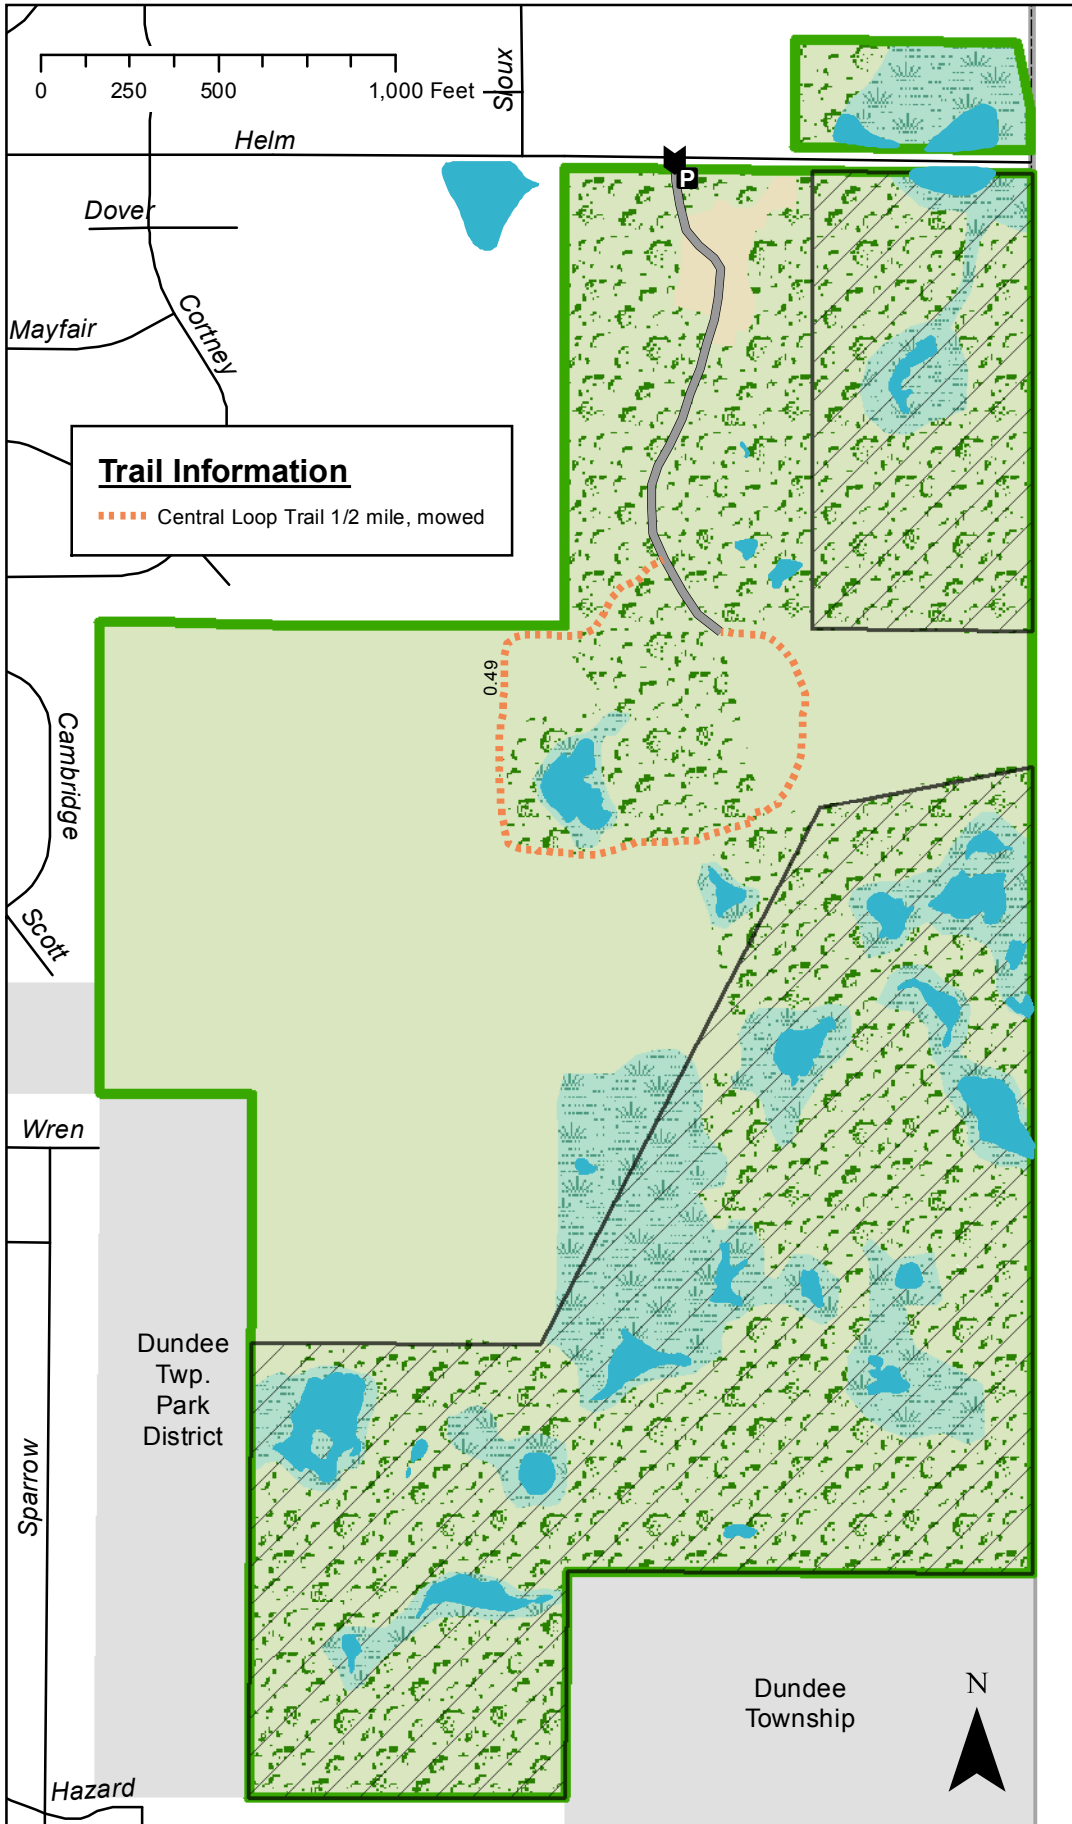

Helm Woods Forest Preserve

Legend	
	Main Entrance
	Parking
	Road
	Forest Preserve Road
	Illinois Nature Preserve
	Forest Preserve
	Public Open Space
	Open Water
Natural Area -	
	Grassland
	Maintained
	Wetland
	Woodland

157 Helm Road,
 Barrington, IL 60010
 Approx. 1.6 miles east of
 IL Route 25

Acreage = 204
 Total trail miles = 1/2

Information: (630) 232-5980
www.kaneforest.com
 Hours: Daily, Sunrise-Sunset