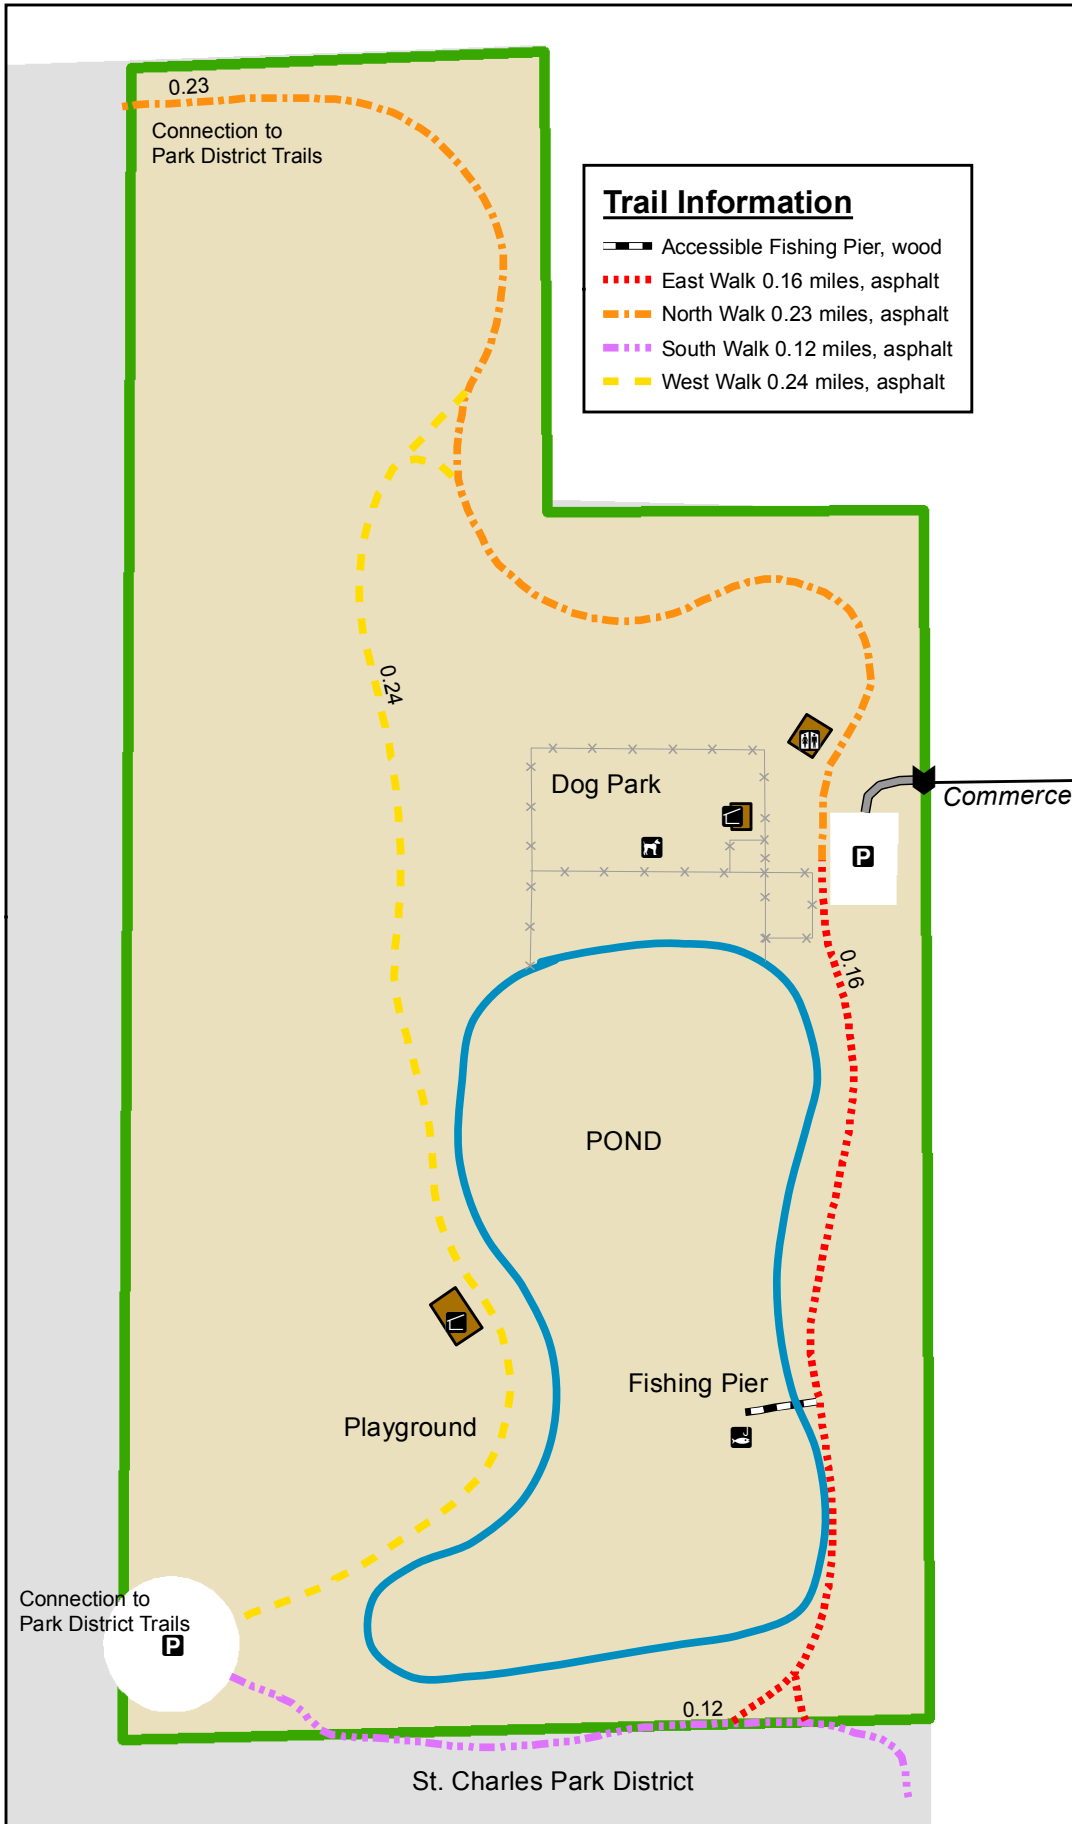

Regole Forest Preserve

Legend	
	Main Entrance
	Parking
	Shelter
	Restroom
	Off Leash Area
	Fishing
	Road
	Forest Preserve Road
	Public Open Space
	Forest Preserve
	Maintained Area

3790 Commerce Drive,
St. Charles, IL 60174
Approx. 0.25 miles west
of Kautz Road
(Part of St. Charles
East Sports Complex)

Acreage = 20
Total trail miles = 0.75

Information: (630) 232-5980
www.kaneforest.com
Hours: Daily, Sunrise-Sunset