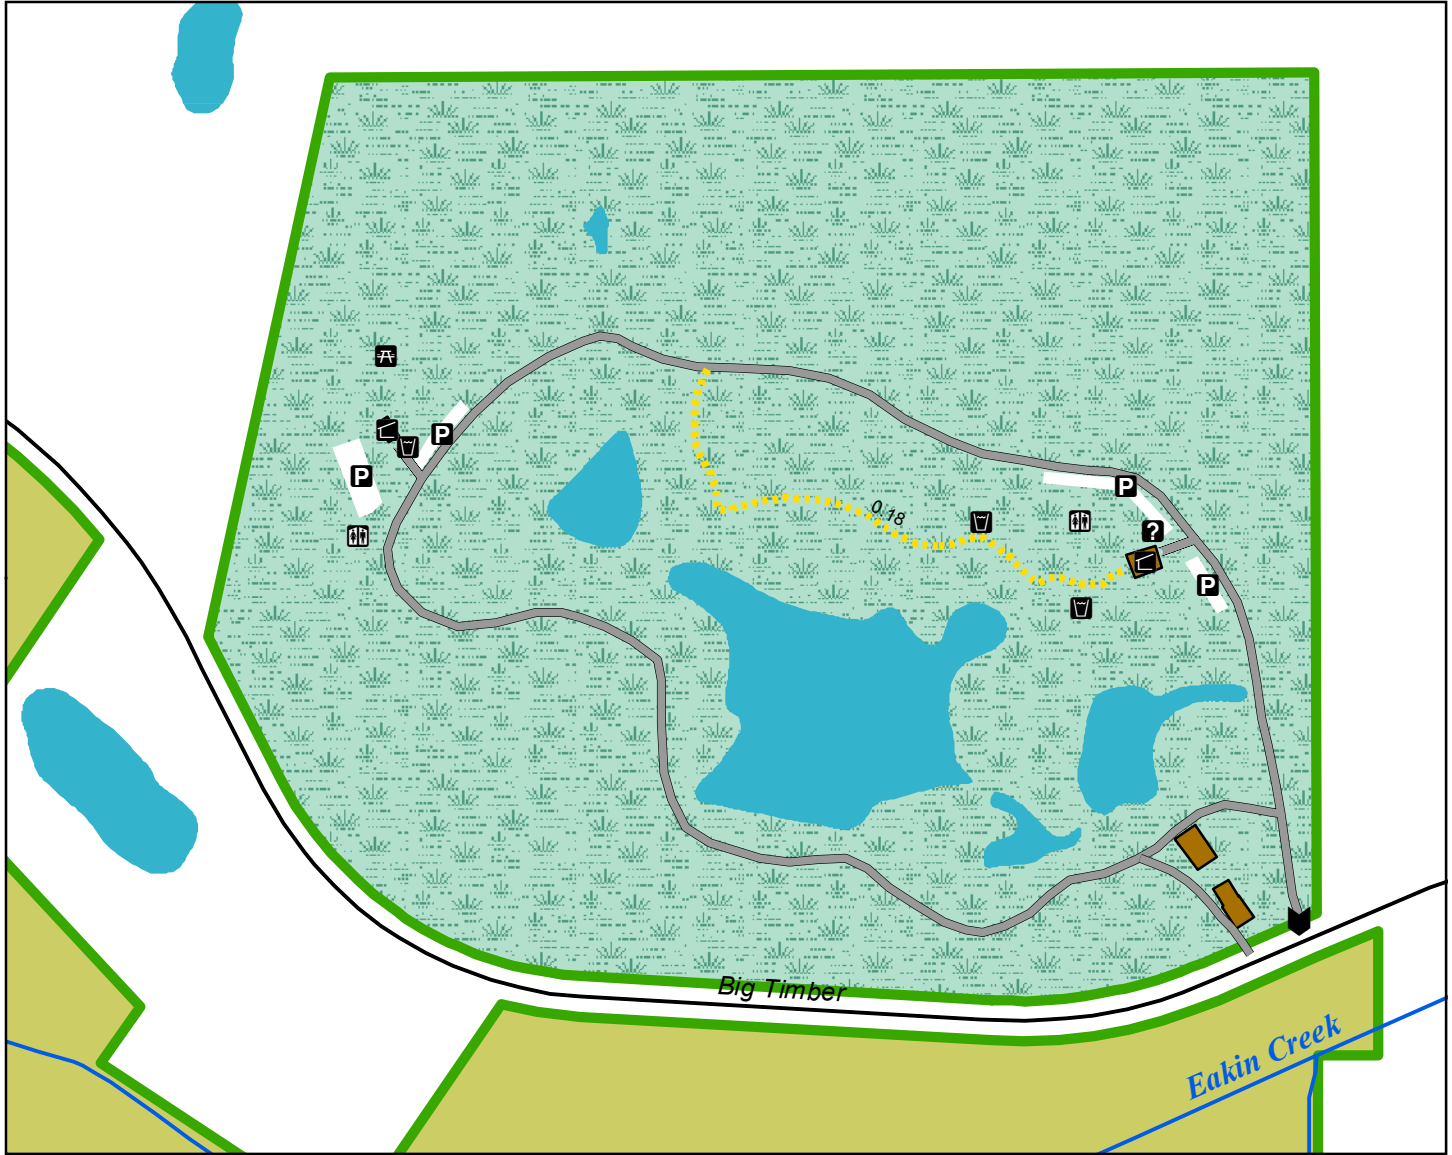

Rutland Forest Preserve

Legend	
	Main Entrance
	Information
	Parking
	Shelter
	Picnic Area
	Restroom
	Water
	Road
	Forest Preserve Road
	Creek
	Forest Preserve
	Structure-Existing
	Open Water
Natural Area -	
	Cropland
	Wetland

Trail Information

Old Cabin Trail 0.18 miles, mowed

41W230 Big Timber Road,
Hampshire, IL 60140
Approx. 1.5 miles east of Rt. 47
& 1.1 miles northwest of Rt. 72

Acreage = 294
Total trail miles = 0.18

Information: (630) 232-5980
www.kaneforest.com
Hours: Daily, Sunrise-Sunset