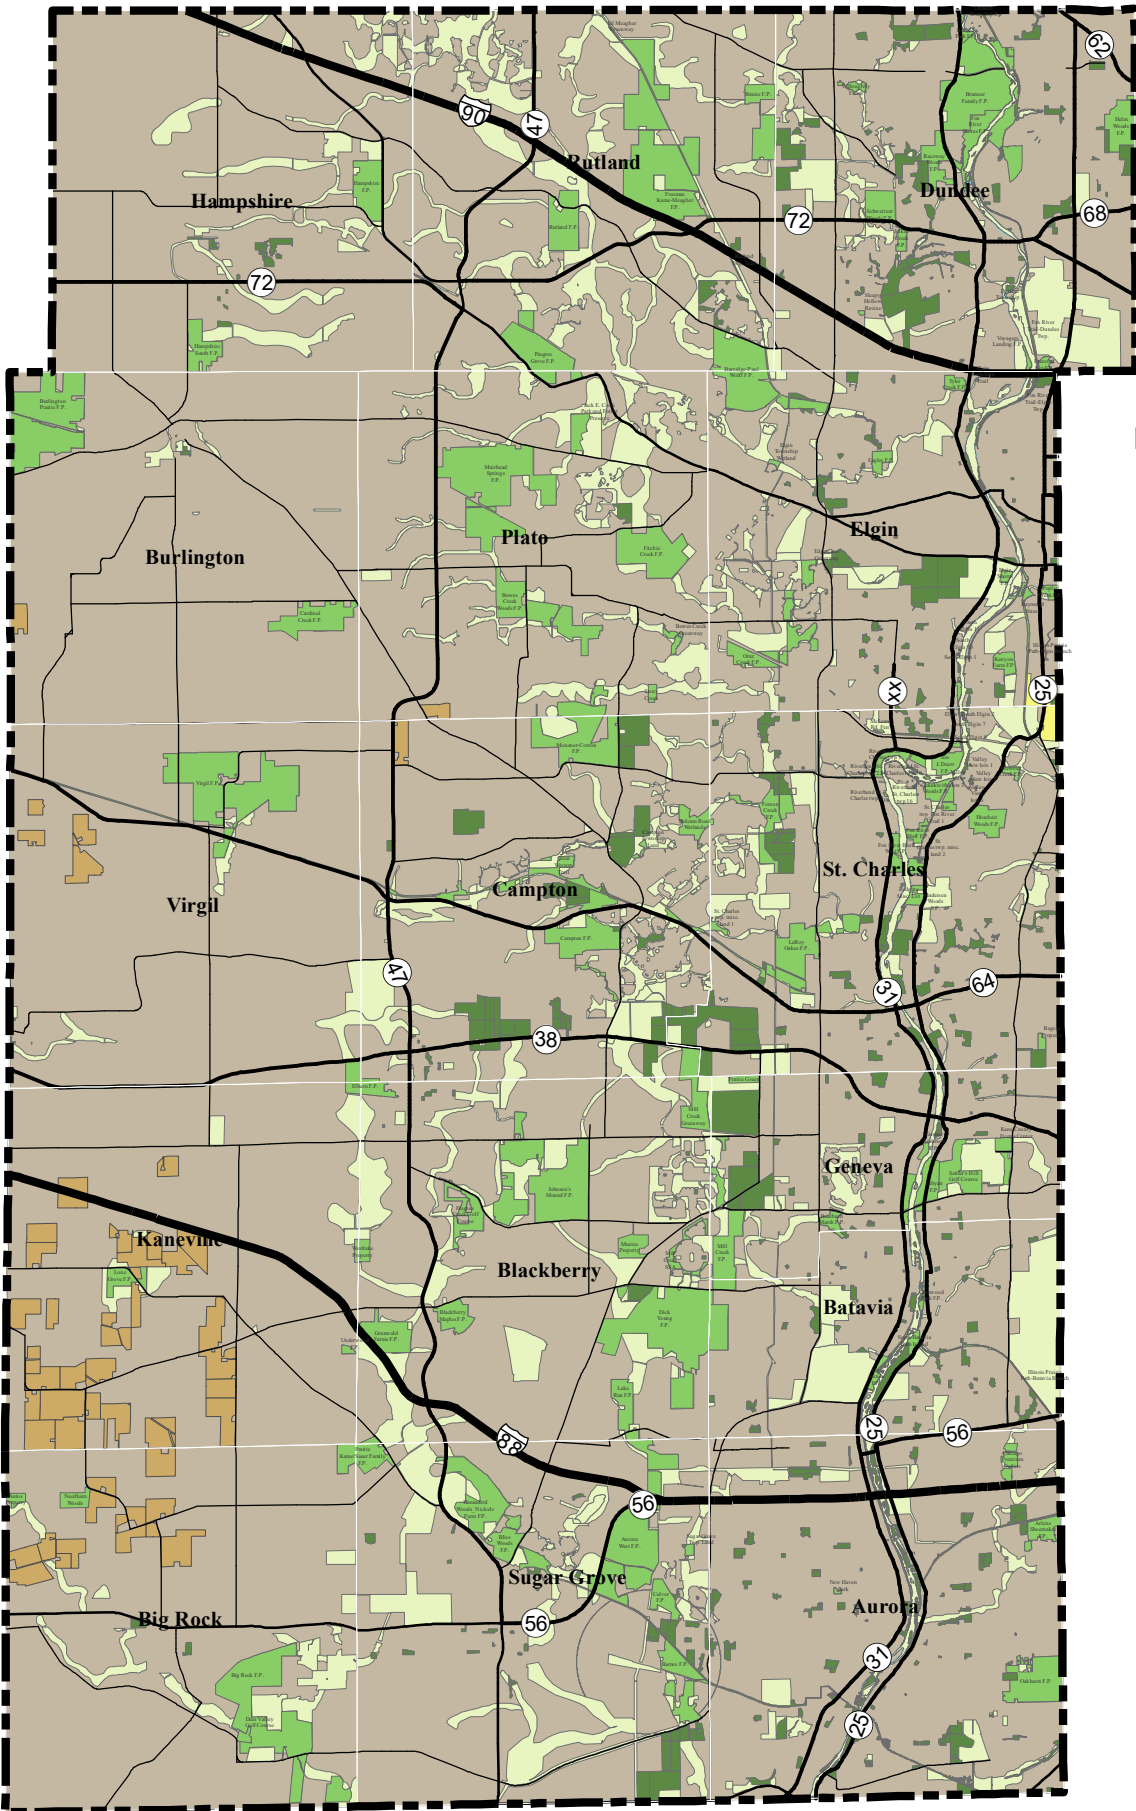

2019 Forest Preserve Map
KANE COUNTY, ILLINOIS

1996 S. Kirk Road, Suite 320
 Geneva, IL 60134

LEGEND

- Kane County Boundary
- Forest Preserve - 22,466 Acres
- Park Space
- Agriculture Easements
- State Parks
- 2040 Planned Open Space