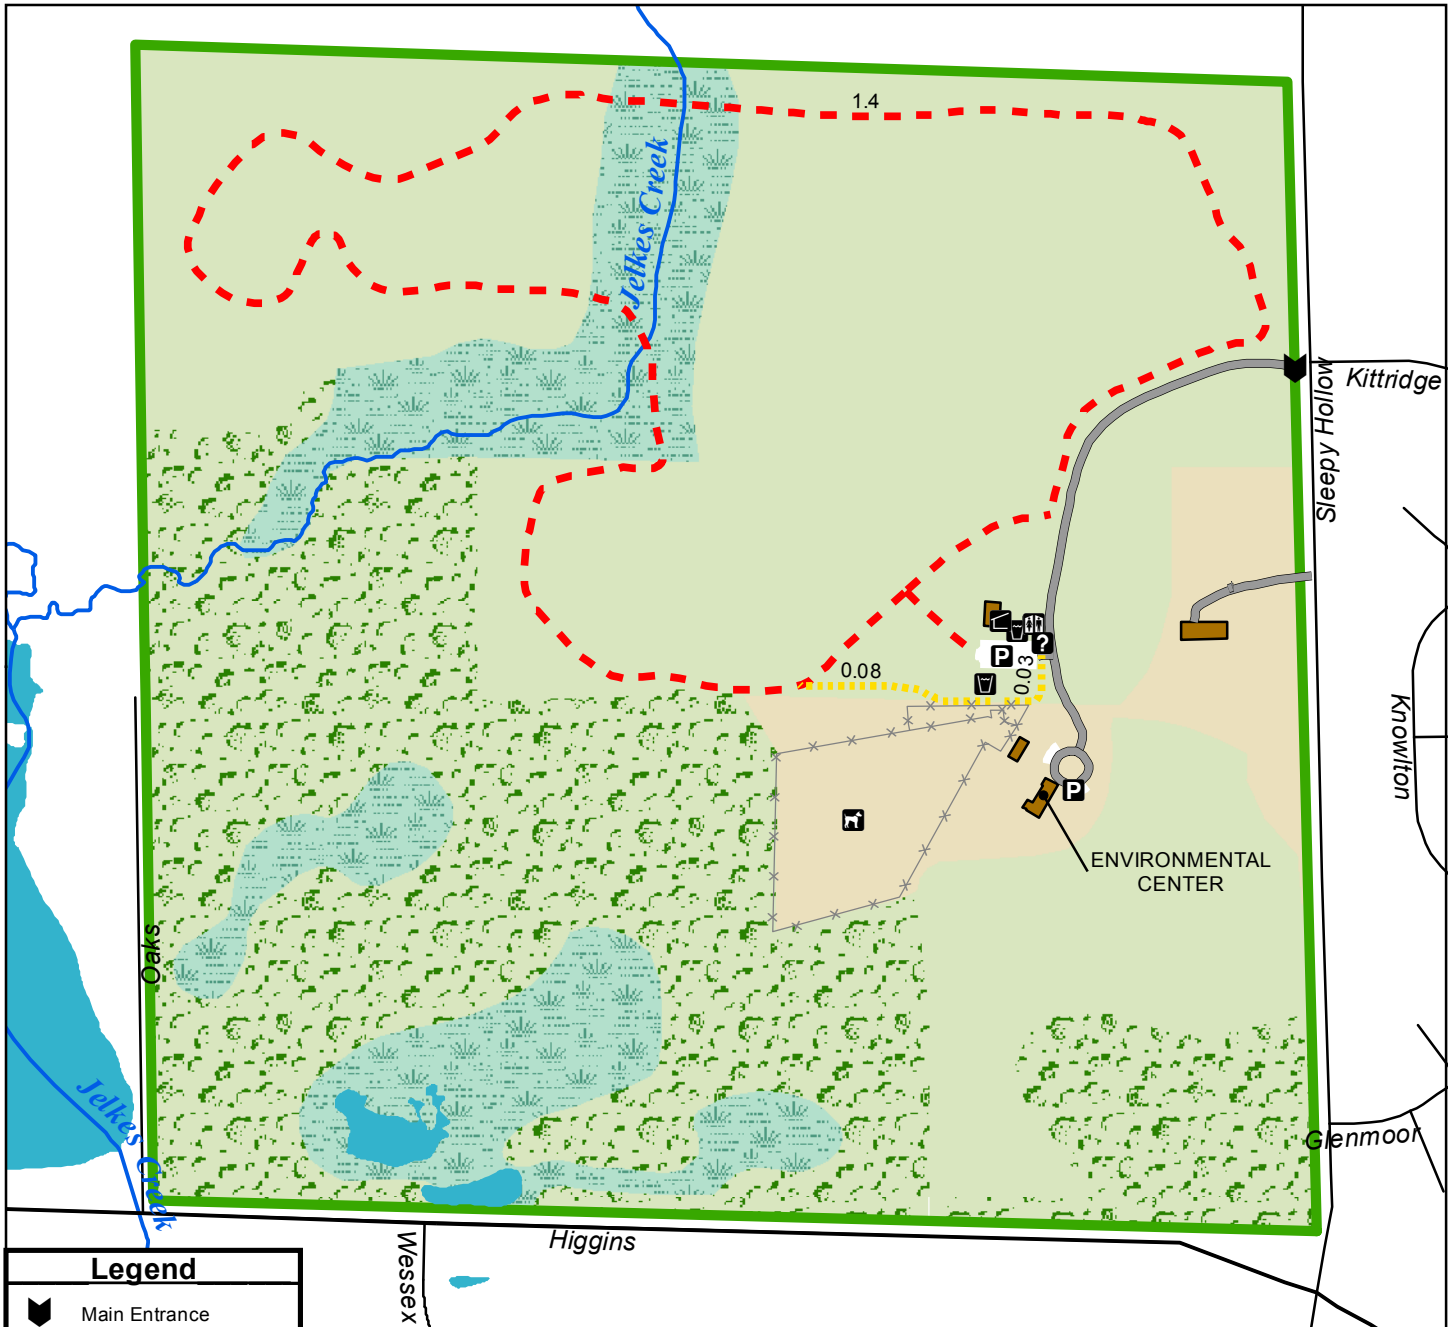

Schweitzer Woods Forest Preserve

Legend

- Main Entrance
- Information
- Parking
- Shelter
- Restroom
- Water
- Off Leash Area
- Road
- Forest Preserve Road
- Creek
- Forest Preserve
- Open Water
- Grassland
- Maintained
- Wetland
- Woodland

16N900 Sleepy Hollow Road,
 West Dundee, IL 60118
 Approx. 0.4 miles north of
 IL Route 72/Higgins Road

Acreage = 156
 Total trail miles = 1.54

Information: (630) 232-5980
www.kaneforest.com
 Hours: Daily, Sunrise-Sunset

Trail Information

- Access Trail
- Black Oak Trail 1.35 miles, mowed